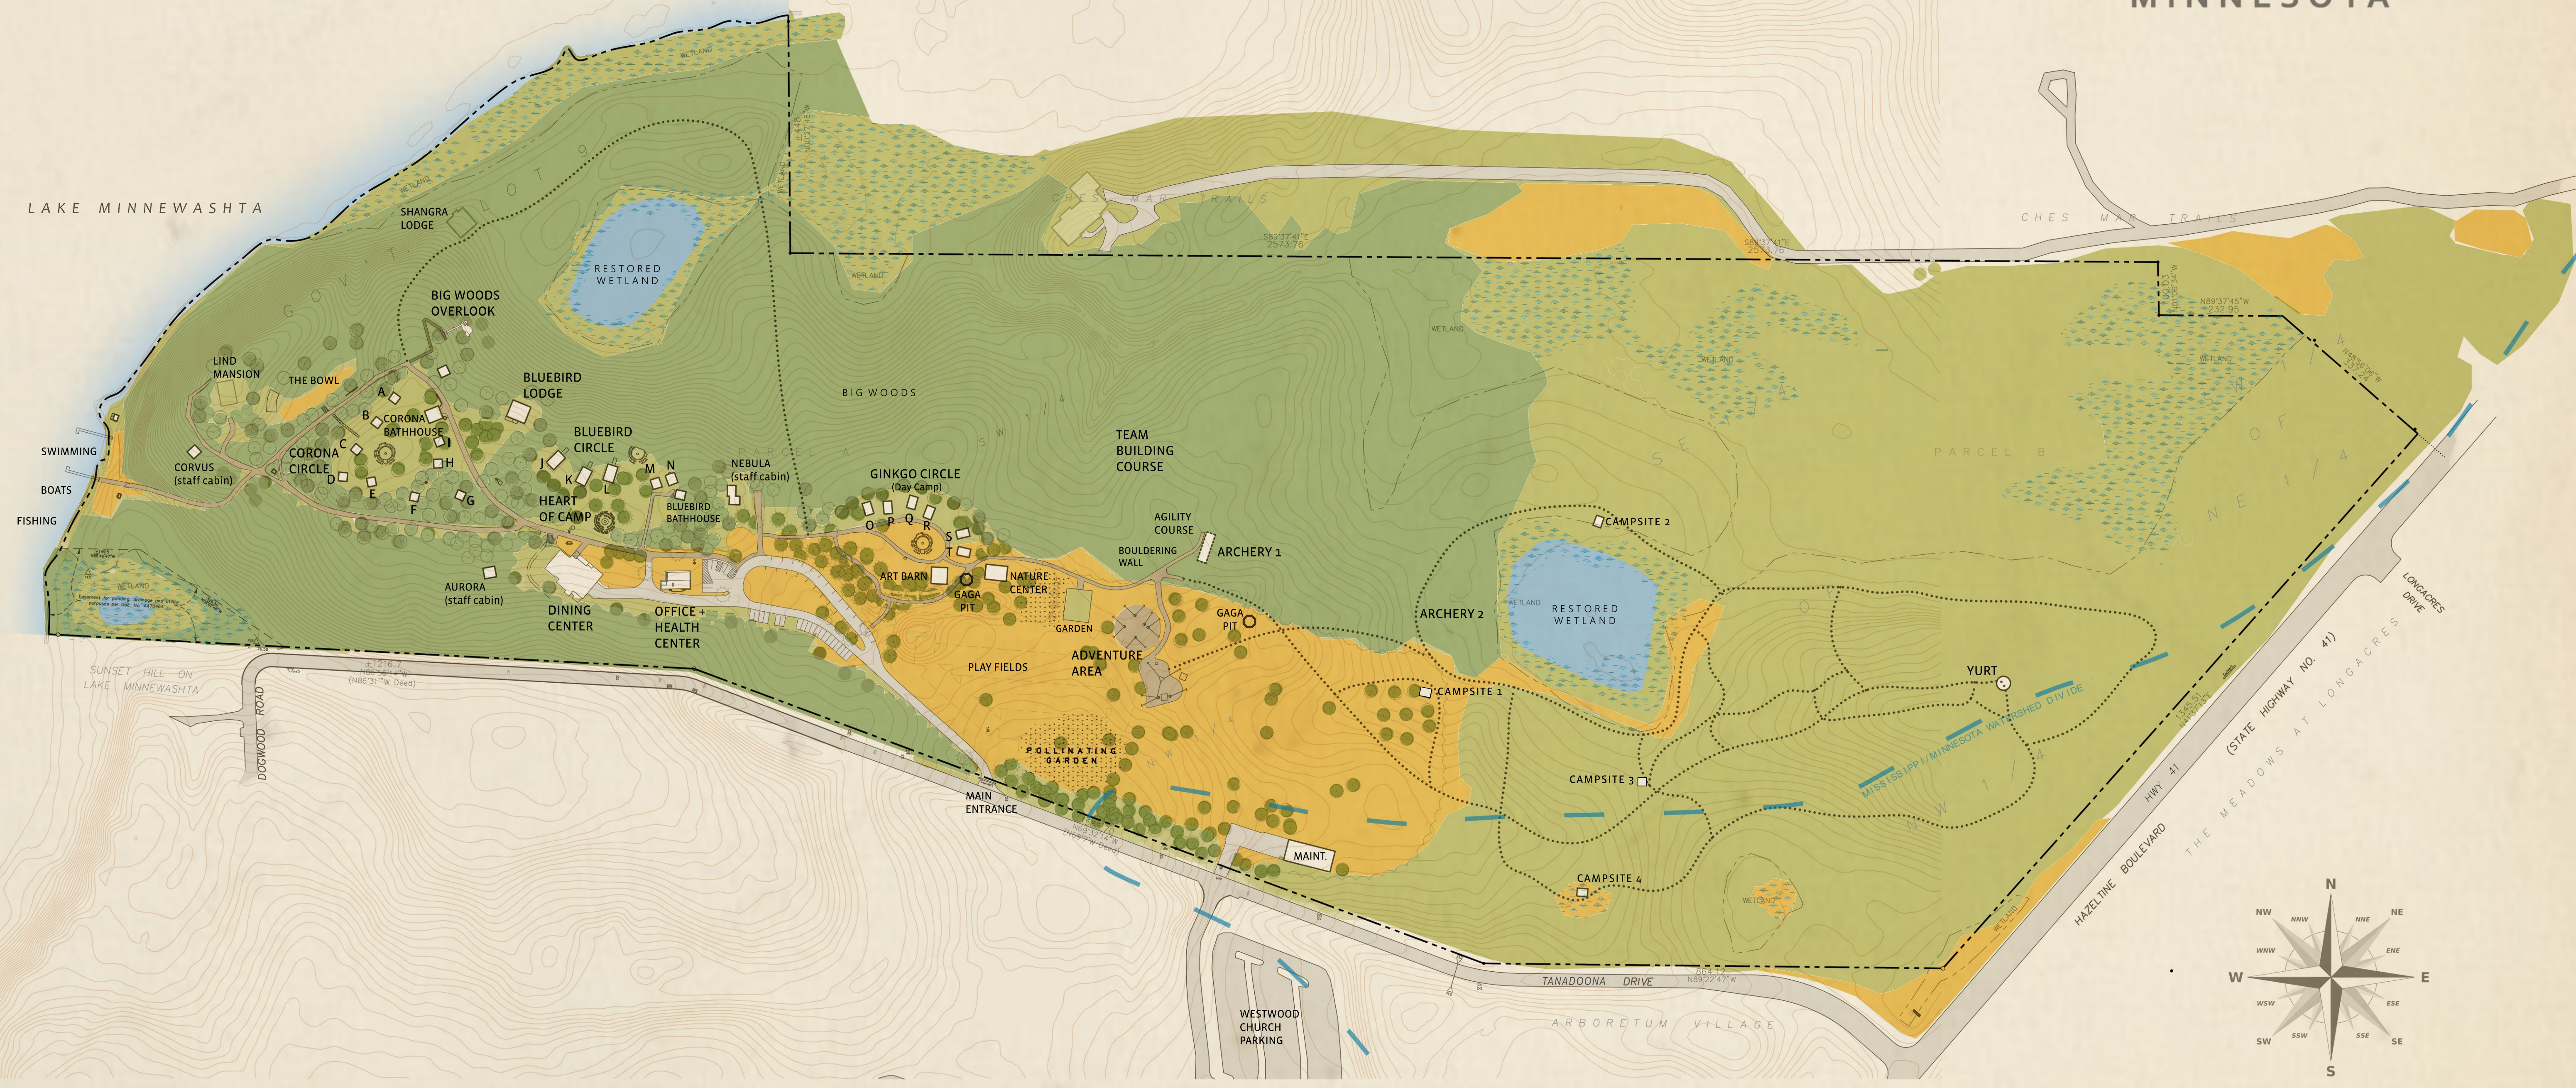

GENERAL KEY

- PAVED ROADS
- CAMP TRAILS
- WILDERNESS TRAILS
- CAMP BUILDINGS

CABINS

- **CORONA CIRCLE**
  - A - Andromeda
  - B - Casseopeia
  - C - Cygnus
  - D - Orion
  - E - Pleiades
  - F - Draco
  - G - Leo
  - H - Hercules
  - I - Aquila
- **BLUEBIRD CIRCLE**
  - J - Barred Owl
  - K - Dragonfly
  - L - Whitetail
  - M - Big Bear
  - N - Milky Way
  - Bluebird Lodge

SHELTERS

- **GINKGO CIRCLE**
  - O - Cattail
  - P - Lichen
  - Q - Bluestem
  - R - Trillium
  - S - Basswood
  - T - Red Oak

OTHER FACILITIES

- Community & Dining Center
- Big Woods Overlook
- Art Barn
- Nature Center

Camp Fire

MINNESOTA

CAMP FIRE MINNESOTA

Excelsior Property May 2023